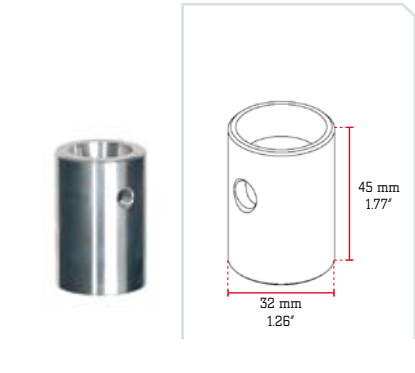

Series	A	B	C	D	
M222	270	270	45	5	mm
	10.63	10.63	1.77	.20	inches

➤ **EYE BOLT M6**

Series	SWL 90 kg • 198.41 lbs
M222	

➤ **EYE BOLT M8**

Series	SWL 140 kg • 308.64 lbs
M222	

➤ **CON 03M**

HAND EXTENSION LONG FOR TUBE 32 mm • 1.26"

# M222

➤ **CON 04M** HAND EXTENSION SHORT FOR TUBE 32 mm • 1.26"

Series	
M222	

➤ **CS3M** CEILING SUPPORT FOR M222 SYSTEM

Series	SWL 200 kg • 440.9 lbs
M222	

➤ **CON46** FEMALE FITTING FOR MULTICUBE QCM1

Series	supplied with washer and M10x25 bolt
M222	

➤ **CL 32** CLIP 32

Series	• colour clear or black
M222	

**PP 01** PLASTIC PROFILE TUBE

Series	• colour clear
Various	

➤ **PC 32** PLASTIC CLAMP 32

Series	• colour clear or black • designed for fixing panels or use other conical accessories
M222	