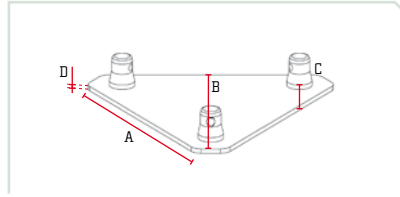

➤ **SRP M** SAFETY R CLIP M

Series	
M222	

➤ **CC MD10** SPACER M10 mm • .39"

Series	
M222	

➤ **CC MD20** SPACER M20 mm • .79"

Series	
M222	

➤ **CC MD30** SPACER M30 mm • 1.18"

Series	
M222	

➤ **CC MD40** SPACER M40 mm • 1.58"

Series	
M222	

➤ **MBPDC MWPDC** BASE/WALL PLATE DUO M222 WITH HALF CONNECTORS

Series	A	B	C	D	
M222	270	90	10	5	mm
	10.63	3.54	0.39	.20	inches

➤ **MBPTC MWPTC** BASE/WALL PLATE TRIO M222 WITH HALF CONNECTORS

Series	A	B	C	D	
M222	262	230	10	5	mm
	10.32	9.06	0.39	.20	inches

➤ **MBPQC MWPQC** BASE/WALL PLATE QUATRO M222 WITH HALF CONNECTORS

Series	A	B	C	D	
M222	270	270	10	5	mm
	10.63	10.63	0.39	.20	inches

➤ **MBPDC MWPDC** BASE/WALL PLATE DUO M222 WITH FEMALE RECEIVERS

Series	A	B	C	D	
M222	270	90	45	5	mm
	10.63	3.54	1.77	.20	inches

➤ **MBPTC MWPTC** BASE/WALL PLATE TRIO M222 WITH FEMALE RECEIVERS

Series	A	B	C	D	
M222	264	230	45	5	mm
	10.39	9.06	1.77	.20	inches

➤ **MBPQC MWPQC** BASE/WALL PLATE QUATRO M222 WITH FEMALE RECEIVERS