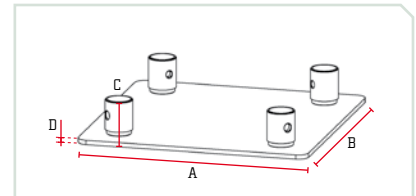

➤ **CC MD40** SPACER M40 mm • 1.58"

Series	
M222	

➤ **MBPDC MWPDC** BASE/WALL PLATE DUO M222 WITH HALF CONNECTORS

Series	A	B	C	D	
M222	270	90	10	5	mm
	10.63	3.54	0.39	.20	inches

➤ **MBPTC MWPTC** BASE/WALL PLATE TRIO M222 WITH HALF CONNECTORS

Series	A	B	C	D	
M222	262	230	10	5	mm
	10.32	9.06	0.39	.20	inches

➤ **MBPQC MWPQC** BASE/WALL PLATE QUATRO M222 WITH HALF CONNECTORS

Series	A	B	C	D	
M222	270	270	10	5	mm
	10.63	10.63	0.39	.20	inches

➤ **MBPDC MWPDC** BASE/WALL PLATE DUO M222 WITH FEMALE RECEIVERS

Series	A	B	C	D	
M222	270	90	45	5	mm
	10.63	3.54	1.77	.20	inches

➤ **MBPTC MWPTC** BASE/WALL PLATE TRIO M222 WITH FEMALE RECEIVERS

Series	A	B	C	D	
M222	264	230	45	5	mm
	10.39	9.06	1.77	.20	inches

➤ **MBPQC MWPQC** BASE/WALL PLATE QUATRO M222 WITH FEMALE RECEIVERS

Series	A	B	C	D	
M222	270	270	45	5	mm
	10.63	10.63	1.77	.20	inches

➤ **EYE BOLT M6**

Series	SWL 90 kg • 198.41 lbs
M222	

➤ **EYE BOLT M8**

Series	SWL 140 kg • 308.64 lbs
M222	

➤ **CON 03M**

HAND EXTENSION LONG FOR TUBE 32 mm • 1.26"