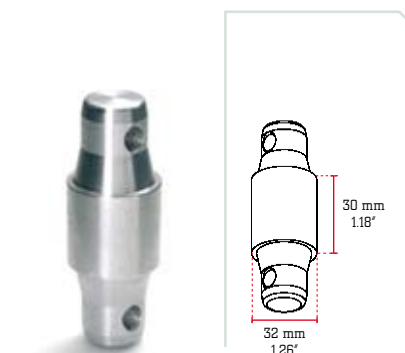

➤ **CC M** CONICAL CONNECTOR M

Series	
M222	

➤ **PM** PIN M

Series	
M222	

➤ **PM M6** PIN M WITH THREAD M6

Series	supplied with washer and nylock nut
M222	

➤ **CC M M8** HALF CONNECTOR M WITH THREAD M8

Series	screw fixing not included, please order separately if required
M222	

➤ **SRP M** SAFETY R CLIP M

Series	
M222	

➤ **CC MD10** SPACER M10 mm • .39"

Series	
M222	

➤ **CC MD20** SPACER M20 mm • .79"

Series	
M222	

➤ **CC MD30** SPACER M30 mm • 1.18"

Series	
M222	

➤ **CC MD40** SPACER M40 mm • 1.58"

Series	
M222	

➤ **MBPDC MWPDC** BASE/WALL PLATE DUO M222 WITH HALF CONNECTORS

Series	A	B	C	D	
M222	270	90	10	5	mm
	10.63	3.54	0.39	.20	inches

➤ **MBPTC MWPTC** BASE/WALL PLATE TRIO M222 WITH HALF CONNECTORS

Series	A	B	C	D	
M222	262	230	10	5	mm
	10.32	9.06	0.39	.20	inches

➤ **MBPQC MWPQC** BASE/WALL PLATE QUATRO M222 WITH HALF CONNECTORS

Series	A	B	C	D	
M222	270	270	10	5	mm
	10.63	10.63	0.39	.20	inches

➤ **MBPDC MWPDC** BASE/WALL PLATE DUO M222 WITH FEMALE RECEIVERS