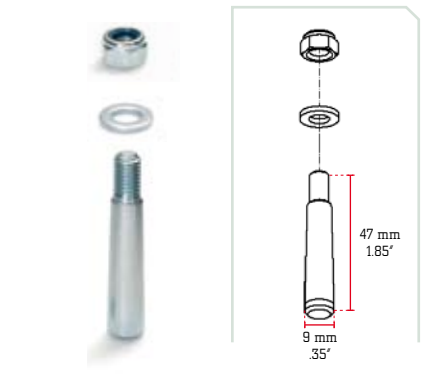

➤ **CC M** CONICAL CONNECTOR M

Series	
M222	

➤ **PM** PIN M

Series	
M222	

➤ **PM M6** PIN M WITH THREAD M6

Series	supplied with washer and nylock nut
M222	

➤ **CC M M8** HALF CONNECTOR M WITH THREAD M8

Series	screw fixing not included, please order separately if required
M222	

➤ **SRP M** SAFETY R CLIP M

Series	
M222	

➤ **CC MD10** SPACER M10 mm • .39"

Series	
M222	

➤ **CC MD20** SPACER M20 mm • .79"

Series	
M222	

➤ **CC MD30** SPACER M30 mm • 1.18"

Series	
M222	

➤ **CC MD40** SPACER M40 mm • 1.58"

Series	
M222	

➤ **MBPDC MWPDC** BASE/WALL PLATE DUO M222 WITH HALF CONNECTORS

Series	A	B	C	D	
M222	270	90	10	5	mm
	10.63	3.54	0.39	.20	inches

➤ **MBPTC MWPTC** BASE/WALL PLATE TRIO M222 WITH HALF CONNECTORS

Series	A	B	C	D	
M222	262	230	10	5	mm
	10.32	9.06	0.39	.20	inches

➤ **MBPQC MWPQC** BASE/WALL PLATE QUATRO M222 WITH HALF CONNECTORS

Series	A	B	C	D	
M222	270	270	10	5	mm
	10.63	10.63	0.39	.20	inches

➤ **MBPDC MWPDC** BASE/WALL PLATE DUO M222 WITH FEMALE RECEIVERS