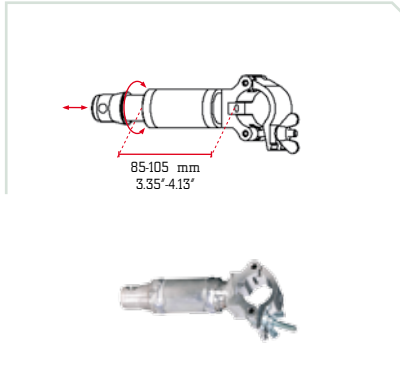

Series	A	B	C	D	
M222	262	230	10	5	mm
	10.32	9.06	0.39	.20	inches

➤ **MBPQC MWPQC** BASE/WALL PLATE QUATRO M222 WITH HALF CONNECTORS

Series	A	B	C	D	
M222	270	270	10	5	mm
	10.63	10.63	0.39	.20	inches

➤ **MBPDC MWPDC** BASE/WALL PLATE DUO M222 WITH FEMALE RECEIVERS

Series	A	B	C	D	
M222	270	90	45	5	mm
	10.63	3.54	1.77	.20	inches

➤ **MBPTC MWPTC** BASE/WALL PLATE TRIO M222 WITH FEMALE RECEIVERS

Series	A	B	C	D	
M222	264	230	45	5	mm
	10.39	9.06	1.77	.20	inches

➤ **MBPQC MWPQC** BASE/WALL PLATE QUATRO M222 WITH FEMALE RECEIVERS

Series	A	B	C	D	
M222	270	270	45	5	mm
	10.63	10.63	1.77	.20	inches

➤ **EYE BOLT M6**

Series	SWL 90 kg • 198.41 lbs
M222	

➤ **EYE BOLT M8**

Series	SWL 140 kg • 308.64 lbs
M222	

➤ **CON 03M**

HAND EXTENSION LONG FOR TUBE 32 mm • 1.26"

# M222

➤ **CON 04M** HAND EXTENSION SHORT FOR TUBE 32 mm • 1.26"

Series	
M222	

➤ **CS3M** CEILING SUPPORT FOR M222 SYSTEM

Series	SWL 200 kg • 440.9 lbs
M222	

➤ **CON46** FEMALE FITTING FOR MULTICUBE QCM1

Series	supplied with washer and M10x25 bolt
M222	