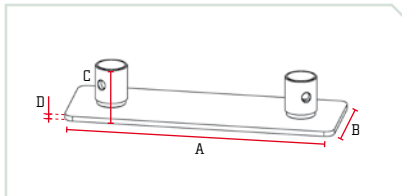

➤ **SRP M** SAFETY R CLIP M

Series	
M222	

➤ **CC MD10** SPACER M10 mm • .39"

Series	
M222	

➤ **CC MD20** SPACER M20 mm • .79"

Series	
M222	

➤ **CC MD30** SPACER M30 mm • 1.18"

Series	
M222	

➤ **CC MD40** SPACER M40 mm • 1.58"

Series	
M222	

➤ **MBPDC MWPDC** BASE/WALL PLATE DUO M222 WITH HALF CONNECTORS

Series	A	B	C	D	
M222	270	90	10	5	mm
	10.63	3.54	0.39	.20	inches

➤ **MBPTC MWPTC** BASE/WALL PLATE TRIO M222 WITH HALF CONNECTORS

Series	A	B	C	D	
M222	262	230	10	5	mm
	10.32	9.06	0.39	.20	inches

➤ **MBPQC MWPQC** BASE/WALL PLATE QUATRO M222 WITH HALF CONNECTORS

Series	A	B	C	D	
M222	270	270	10	5	mm
	10.63	10.63	0.39	.20	inches

➤ **MBPDC MWPDC** BASE/WALL PLATE DUO M222 WITH FEMALE RECEIVERS

Series	A	B	C	D	
M222	270	90	45	5	mm
	10.63	3.54	1.77	.20	inches

➤ **MBPTC MWPTC** BASE/WALL PLATE TRIO M222 WITH FEMALE RECEIVERS

Series	A	B	C	D	
M222	264	230	45	5	mm
	10.39	9.06	1.77	.20	inches

➤ **MBPQC MWPQC** BASE/WALL PLATE QUATRO M222 WITH FEMALE RECEIVERS