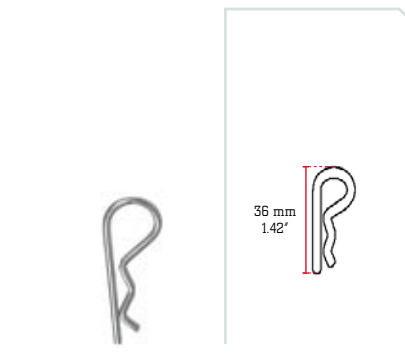

➤ **CC M** CONICAL CONNECTOR M

Series	
M222	

➤ **PM** PIN M

Series	
M222	

➤ **PM M6** PIN M WITH THREAD M6

Series	supplied with washer and nylock nut
M222	

➤ **CC M M8** HALF CONNECTOR M WITH THREAD M8

Series	screw fixing not included, please order separately if required
M222	

➤ **SRP M** SAFETY R CLIP M

Series	
M222	

➤ **CC MD10** SPACER M10 mm • .39"

Series	
M222	

➤ **CC MD20** SPACER M20 mm • .79"

Series	
M222	

➤ **CC MD30** SPACER M30 mm • 1.18"

Series	
M222	

➤ **CC MD40** SPACER M40 mm • 1.58"

Series	
M222	

➤ **MBPDC MWPDC** BASE/WALL PLATE DUO M222 WITH HALF CONNECTORS

Series	A	B	C	D	
M222	270	90	10	5	mm
	10.63	3.54	0.39	.20	inches

➤ **MBPTC MWPTC** BASE/WALL PLATE TRIO M222 WITH HALF CONNECTORS

Series	A	B	C	D	
M222	262	230	10	5	mm
	10.32	9.06	0.39	.20	inches

➤ **MBPQC MWPQC** BASE/WALL PLATE QUATRO M222 WITH HALF CONNECTORS

Series	A	B	C	D	
M222	270	270	10	5	mm
	10.63	10.63	0.39	.20	inches

➤ **MBPDC MWPDC** BASE/WALL PLATE DUO M222 WITH FEMALE RECEIVERS