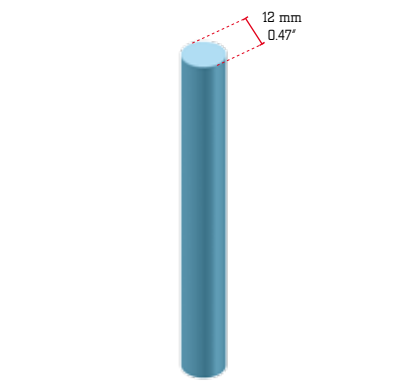

PP 01 PLASTIC PROFILE TUBE

Series	• colour clear
Various