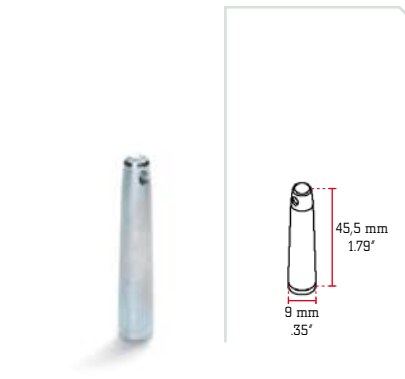

➤ **CC M** CONICAL CONNECTOR M

Series	
M222	

➤ **PM** PIN M

Series	
M222	

➤ **PM M6** PIN M WITH THREAD M6

Series	supplied with washer and nylock nut
M222	

➤ **CC M M8** HALF CONNECTOR M WITH THREAD M8

Series	screw fixing not included, please order separately if required
M222	

➤ **SRP M** SAFETY R CLIP M

Series	
M222	

➤ **CC MD10** SPACER M10 mm • .39"

Series	
M222	

➤ **CC MD20** SPACER M20 mm • .79"

Series	
M222	

➤ **CC MD30** SPACER M30 mm • 1.18"

Series	
M222	

➤ **CC MD40** SPACER M40 mm • 1.58"

Series	
M222	

➤ **MBPDC MWPDC** BASE/WALL PLATE DUO M222 WITH HALF CONNECTORS

Series	A	B	C	D	
M222	270	90	10	5	mm
	10.63	3.54	0.39	.20	inches

➤ **MBPTC MWPTC** BASE/WALL PLATE TRIO M222 WITH HALF CONNECTORS

Series	A	B	C	D	
M222	262	230	10	5	mm
	10.32	9.06	0.39	.20	inches

➤ **MBPQC MWPQC** BASE/WALL PLATE QUATRO M222 WITH HALF CONNECTORS

Series	A	B	C	D	
M222	270	270	10	5	mm
	10.63	10.63	0.39	.20	inches

➤ **MBPDC MWPDC** BASE/WALL PLATE DUO M222 WITH FEMALE RECEIVERS