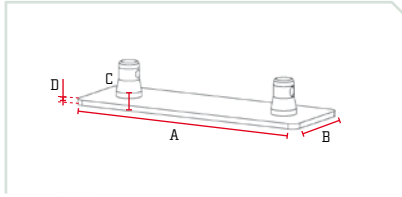

➤ **SRP M** SAFETY R CLIP M

Series	
M222	

➤ **CC MD10** SPACER M10 mm • .39"

Series	
M222	

➤ **CC MD20** SPACER M20 mm • .79"

Series	
M222	

➤ **CC MD30** SPACER M30 mm • 1.18"

Series	
M222	

➤ **CC MD40** SPACER M40 mm • 1.58"

Series	
M222	

➤ **MBPDC MWPDC** BASE/WALL PLATE DUO M222 WITH HALF CONNECTORS

Series	A	B	C	D	
M222	270	90	10	5	mm
	10.63	3.54	0.39	.20	inches

➤ **MBPTC MWPTC** BASE/WALL PLATE TRIO M222 WITH HALF CONNECTORS

Series	A	B	C	D	
M222	262	230	10	5	mm
	10.32	9.06	0.39	.20	inches

➤ **MBPQC MWPQC** BASE/WALL PLATE QUATRO M222 WITH HALF CONNECTORS

Series	A	B	C	D	
M222	270	270	10	5	mm
	10.63	10.63	0.39	.20	inches

➤ **MBPDC MWPDC** BASE/WALL PLATE DUO M222 WITH FEMALE RECEIVERS

Series	A	B	C	D	
M222	270	90	45	5	mm
	10.63	3.54	1.77	.20	inches

➤ **MBPTC MWPTC** BASE/WALL PLATE TRIO M222 WITH FEMALE RECEIVERS

Series	A	B	C	D	
M222	264	230	45	5	mm
	10.39	9.06	1.77	.20	inches

➤ **MBPQC MWPQC** BASE/WALL PLATE QUATRO M222 WITH FEMALE RECEIVERS