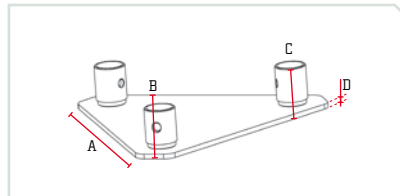

➤ **CC MD40** SPACER M40 mm • 1.58"

Series	
M222	

➤ **MBPDC MWPDC** BASE/WALL PLATE DUO M222 WITH HALF CONNECTORS

Series	A	B	C	D	
M222	270	90	10	5	mm
	10.63	3.54	0.39	.20	inches

➤ **MBPTC MWPTC** BASE/WALL PLATE TRIO M222 WITH HALF CONNECTORS

Series	A	B	C	D	
M222	262	230	10	5	mm
	10.32	9.06	0.39	.20	inches

➤ **MBPQC MWPQC** BASE/WALL PLATE QUATRO M222 WITH HALF CONNECTORS

Series	A	B	C	D	
M222	270	270	10	5	mm
	10.63	10.63	0.39	.20	inches

➤ **MBPDC MWPDC** BASE/WALL PLATE DUO M222 WITH FEMALE RECEIVERS

Series	A	B	C	D	
M222	270	90	45	5	mm
	10.63	3.54	1.77	.20	inches

➤ **MBPTC MWPTC** BASE/WALL PLATE TRIO M222 WITH FEMALE RECEIVERS

Series	A	B	C	D	
M222	264	230	45	5	mm
	10.39	9.06	1.77	.20	inches

➤ **MBPQC MWPQC** BASE/WALL PLATE QUATRO M222 WITH FEMALE RECEIVERS

Series	A	B	C	D	
M222	270	270	45	5	mm
	10.63	10.63	1.77	.20	inches

➤ **EYE BOLT M6**

Series	SWL 90 kg • 198.41 lbs
M222	

➤ **EYE BOLT M8**

Series	SWL 140 kg • 308.64 lbs
M222	

➤ **CON 03M**

HAND EXTENSION LONG FOR TUBE 32 mm • 1.26"