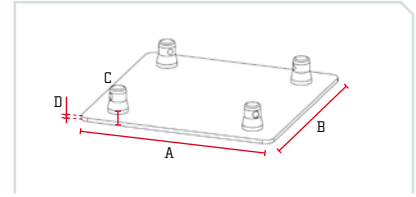

➤ **SRP M** SAFETY R CLIP M

Series	
M222	

➤ **CC MD10** SPACER M10 mm • .39"

Series	
M222	

➤ **CC MD20** SPACER M20 mm • .79"

Series	
M222	

➤ **CC MD30** SPACER M30 mm • 1.18"

Series	
M222	

➤ **CC MD40** SPACER M40 mm • 1.58"

Series	
M222	

➤ **MBPDC MWPDC** BASE/WALL PLATE DUO M222 WITH HALF CONNECTORS

Series	A	B	C	D	
M222	270	90	10	5	mm
	10.63	3.54	0.39	.20	inches

➤ **MBPTC MWPTC** BASE/WALL PLATE TRIO M222 WITH HALF CONNECTORS

Series	A	B	C	D	
M222	262	230	10	5	mm
	10.32	9.06	0.39	.20	inches

➤ **MBPQC MWPQC** BASE/WALL PLATE QUATRO M222 WITH HALF CONNECTORS

Series	A	B	C	D	
M222	270	270	10	5	mm
	10.63	10.63	0.39	.20	inches

➤ **MBPDC MWPDC** BASE/WALL PLATE DUO M222 WITH FEMALE RECEIVERS

Series	A	B	C	D	
M222	270	90	45	5	mm
	10.63	3.54	1.77	.20	inches

➤ **MBPTC MWPTC** BASE/WALL PLATE TRIO M222 WITH FEMALE RECEIVERS

Series	A	B	C	D	
M222	264	230	45	5	mm
	10.39	9.06	1.77	.20	inches

➤ **MBPQC MWPQC** BASE/WALL PLATE QUATRO M222 WITH FEMALE RECEIVERS