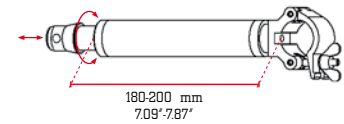

Series	A	B	C	D	
M222	262	230	10	5	mm
	10.32	9.06	0.39	.20	inches

➤ **MBPQC MWPQC** BASE/WALL PLATE QUATRO M222 WITH HALF CONNECTORS

Series	A	B	C	D	
M222	270	270	10	5	mm
	10.63	10.63	0.39	.20	inches

➤ **MBPDC MWPDC** BASE/WALL PLATE DUO M222 WITH FEMALE RECEIVERS

Series	A	B	C	D	
M222	270	90	45	5	mm
	10.63	3.54	1.77	.20	inches

➤ **MBPTC MWPTC** BASE/WALL PLATE TRIO M222 WITH FEMALE RECEIVERS

Series	A	B	C	D	
M222	264	230	45	5	mm
	10.39	9.06	1.77	.20	inches

➤ **MBPQC MWPQC** BASE/WALL PLATE QUATRO M222 WITH FEMALE RECEIVERS

Series	A	B	C	D	
M222	270	270	45	5	mm
	10.63	10.63	1.77	.20	inches

➤ **EYE BOLT M6**

Series	SWL 90 kg • 198.41 lbs
M222	

➤ **EYE BOLT M8**

Series	SWL 140 kg • 308.64 lbs
M222	

➤ **CON 03M**

HAND EXTENSION LONG FOR TUBE 32 mm • 1.26"