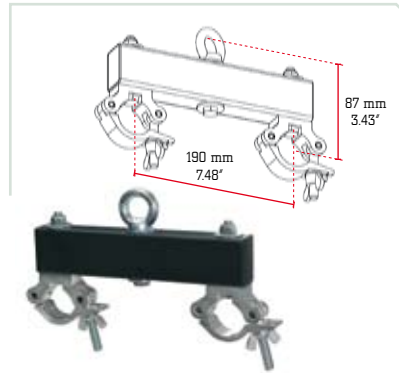

➤ **CS3M** CEILING SUPPORT FOR M222 SYSTEM

Series	SWL 200 kg • 440.9 lbs
M222